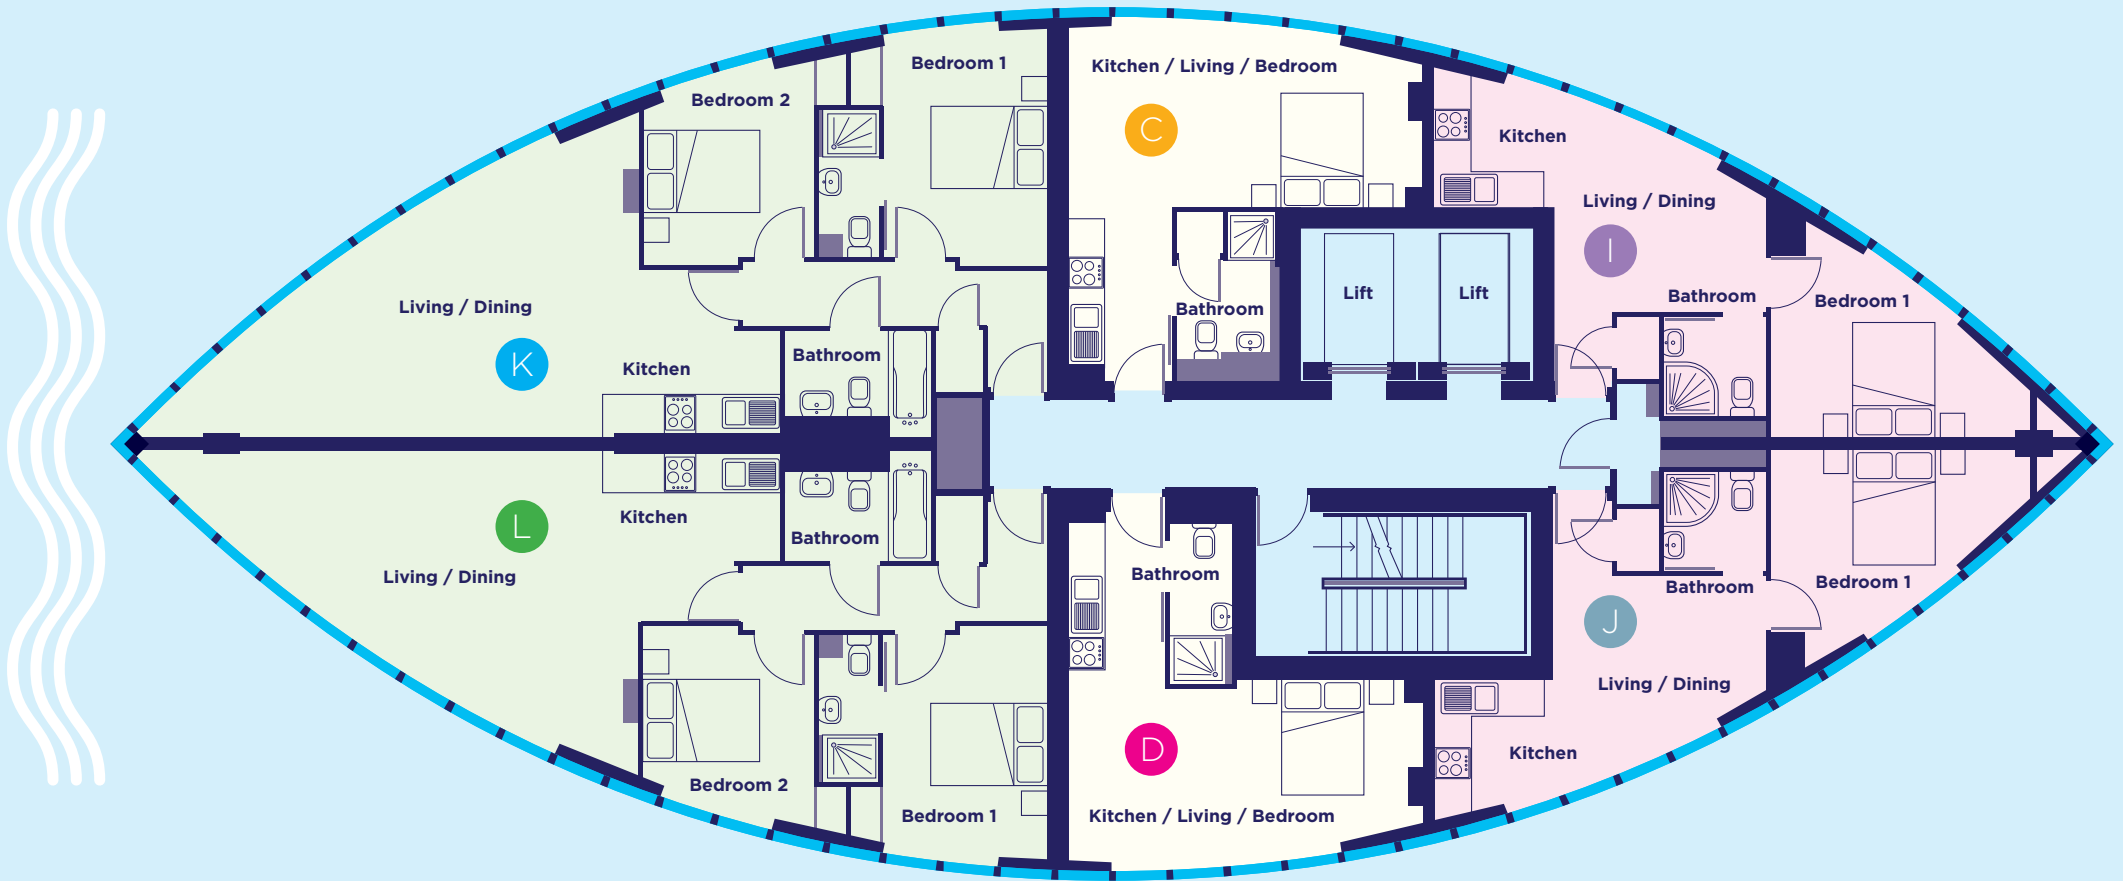

7th floor
Apartments 37-42

Apartment type K+L

Kitchen/Lounge/Dining area 10.6m x 5.2m
Bedroom 1 2.7m x 3.9m
Bedroom 2 2.8m x 3.4m
Bathroom 2.4m x 1.5m

Apartment type C

Kitchen/Lounge/Dining area 5.8m x 5.8m
Bathroom 2.3m x 1.7m

Apartment type D

Kitchen/Lounge/Dining area 5.8m x 5.8m
Bathroom 1.0m x 2.6m

Apartment type I+J

Kitchen area 1.9m x 2.3m
Lounge/dining area 3.5m x 3.5m
Bedroom 4.2m x 3.6m
Bathroom 1.7m x 1.6m